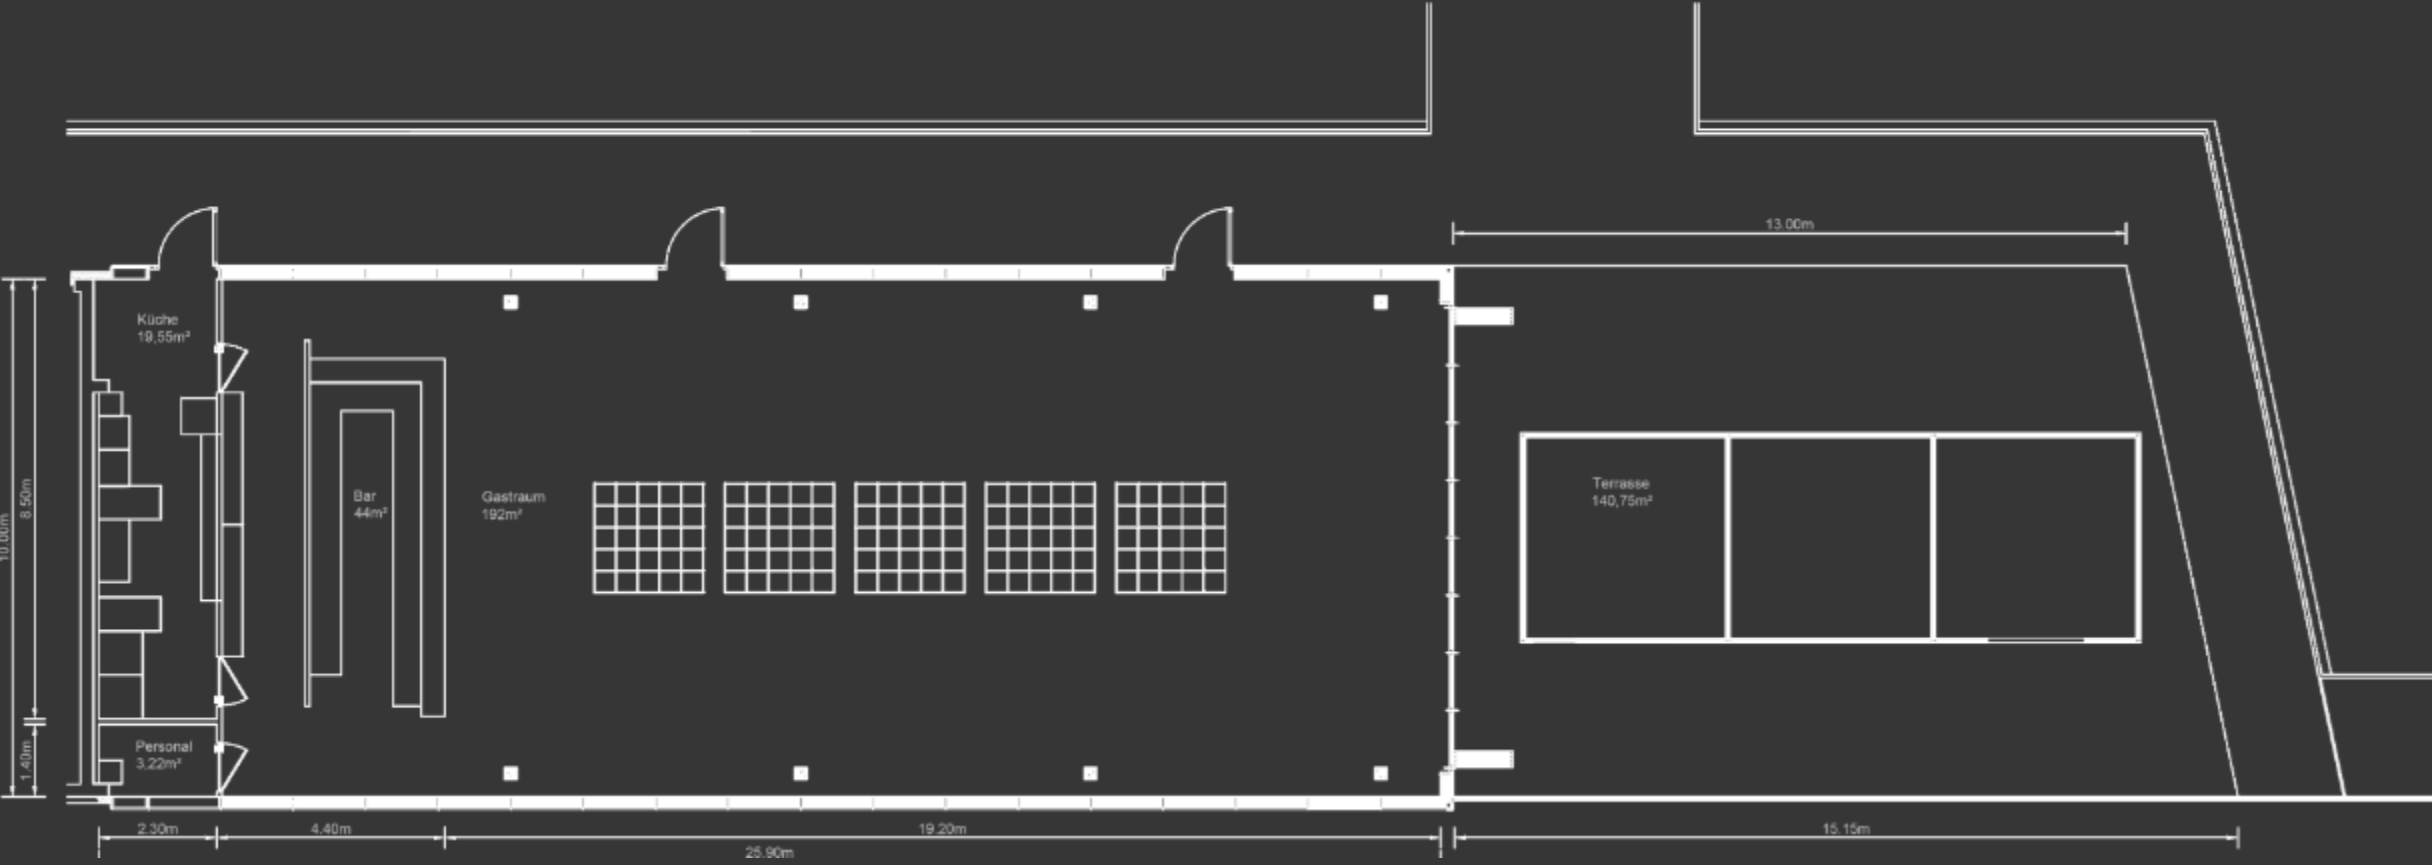

# HIGH LINE

EVENT  
LOCATION.

BY  
SINNESFREUNDE

HIGH  
LINE

HIGHLINE  
MAIN AREA

HIGHLINE INDOOR AREA.

THE HIGHLINE  
INDOOR AREA IS  
200m<sup>2</sup> AND FLEXIBLE  
TO DESIGN WITH  
SPACE DIVIDERS.

HIGH  
LINE

## HIGHLINE TERRACE

THE INDOOR  
HIGHLINE TERRACE  
HAS 140m<sup>2</sup>.  
FROM THE 1st FLOOR  
YOU HAVE A GREAT  
VIEW OF THE  
MOTORWORLD  
MUNICH.

HIGHLINE TERRACE.

# FLOORPLAN.

330m<sup>2</sup> Event area